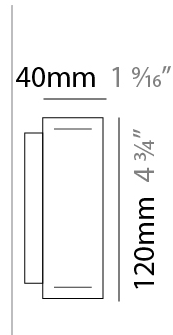

LED120 SURFACE

D73029-

base number
Color   Finish
Temperature   Options

1. To build a product code in our configurator select the specify button on the base model # product page
2. To build a manual product code on this datasheet choose from the options listed below in blue font and add the suffix to the base model #

GENERAL

Series: Woodlin
Subseries: LED120
Brand: Tunto
Division: Design
Mounting Type: Surface
Mounting Location: Wall
Subcategory: Profile

PHYSICAL

Shape: Rectangle
Length (mm): 700
Length (in): 27 ⁹/₁₆
Width (mm): 40
Width (in): 1 ⁹/₁₆
Height (mm): 120
Height (in): 4 ³/₄
Extension (mm): 40
Extension (in): 1 ⁹/₁₆
Light Distribution: Direct / Indirect
Diffuser: Opal
Fixture Finish: [WAL / ASH / OAK / BLK / WHI](#)
Fixture Material: Wood

ELECTRICAL

Lamp Type: LED
Input Wattage (W): 31
Total Output Wattage (W): 25.3
Dimming: Tri-Mode (Non-Dimming and Phase Dimming (120Vac only) and 0-10V Dimming)
Driver Included: Yes
Driver Location: Remote
Driver Type: Constant Current - Universal
Driver Class: Class 2
Housing: ENCP3
Input Voltage (V): 120 - 277
Constant Current (MA): 700

LED

[Color Temperature (°K): 2700 / 3000 / 4000](#)
Max. Delivered Lumen (lm): 1500
CRI: >93 CRI
Lamp Life (hrs): 50000

OPTICAL

RATINGS AND CERTIFICATIONS

Certified By: Certified for North American Standards
IP rating: IP20

PROJECT
TYPE
SPECIFIER
QUANTITY
DATE

700mm 27 ⁹/₁₆"

Indirect