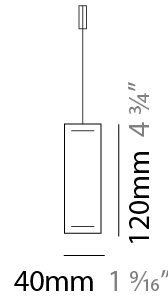

PROJECT
TYPE
SPECIFIER
QUANTITY
DATE

LED120 SUSPENSION

D71024-

base number
Color   Finish
Temperature   Options

1. To build a product code in our configurator select the specify button on the base model # product page
2. To build a manual product code on this datasheet choose from the options listed below in blue font and add the suffix to the base model #

GENERAL

Series: Woodlin
Subseries: LED120
Brand: Tunto
Division: Design
Mounting Type: Suspension
Mounting Location: Ceiling
Subcategory: Profile

PHYSICAL

Shape: Rectangle
Length (mm): 1000
Length (in): 39 ³/₈
Width (mm): 40
Width (in): 1 ⁹/₁₆
Height (mm): 120
Height (in): 4 ³/₄
Max. Overall Height (mm): 2120
Max. Overall Height (in): 83 ⁷/₁₆
Light Distribution: Direct / Indirect
Diffuser: Opal
Fixture Finish: [WAL](#) / [ASH](#) / [OAK](#) / [BLK](#) / [WHI](#)
Fixture Material: Wood
Cable Details: 2000mm / 78 3/4"

ELECTRICAL

Lamp Type: LED
Input Wattage (W): 46
Total Output Wattage (W): 38
Dimming: Tri-Mode (Non-Dimming and Phase Dimming (120Vac only) and 0-10V Dimming)
Driver Included: Yes
Driver Location: Integrated
Driver Type: Constant Current - Universal
Driver Class: Class 2
Input Voltage (V): 120 - 277
Constant Current (MA): 700

LED

Color Temperature (°K): [2700](#) / [3000](#) / [4000](#)
Max. Delivered Lumen (lm): 2200
CRI: >93 CRI
Lamp Life (hrs): 50000

OPTICAL

RATINGS AND CERTIFICATIONS

Certified By: Certified for North American Standards
IP rating: IP20