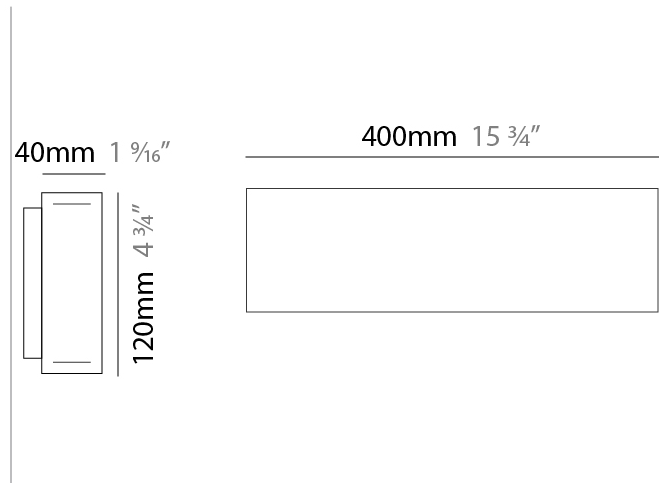

LED120 SURFACE

D73028-

base number
Color   Finish
Temperature   Options

1. To build a product code in our configurator select the specify button on the base model # product page
2. To build a manual product code on this datasheet choose from the options listed below in blue font and add the suffix to the base model #

GENERAL

Series: Woodlin
Subseries: LED120
Brand: Tunto
Division: Design
Mounting Type: Surface
Mounting Location: Wall
Subcategory: Profile

PHYSICAL

Shape: Rectangle
Length (mm): 400
Length (in): 15 3/4
Width (mm): 40
Width (in): 1 9/16
Height (mm): 120
Height (in): 4 3/4
Extension (mm): 40
Extension (in): 1 9/16
Light Distribution: Direct / Indirect
Diffuser: Opal
Fixture Finish: [WAL / ASH / OAK / BLK / WHI](#)
Fixture Material: Wood

ELECTRICAL

Lamp Type: LED
Input Wattage (W): 16
Total Output Wattage (W): 12.6
Dimming: Tri-Mode (Non-Dimming and Phase Dimming (120Vac only) and 0-10V Dimming)
Driver Included: Yes
Driver Location: Remote
Driver Type: Constant Current - Universal
Driver Class: Class 2
Housing: ENCP3
Input Voltage (V): 120 - 277
Constant Current (MA): 700

LED

Color Temperature (°K): [2700 / 3000 / 4000](#)
Max. Delivered Lumen (lm): 800
CRI: >93 CRI
Lamp Life (hrs): 50000

OPTICAL

RATINGS AND CERTIFICATIONS

Certified By: Certified for North American Standards
IP rating: IP20

PROJECT	_____
TYPE	_____
SPECIFIER	_____
QUANTITY	_____
DATE	_____