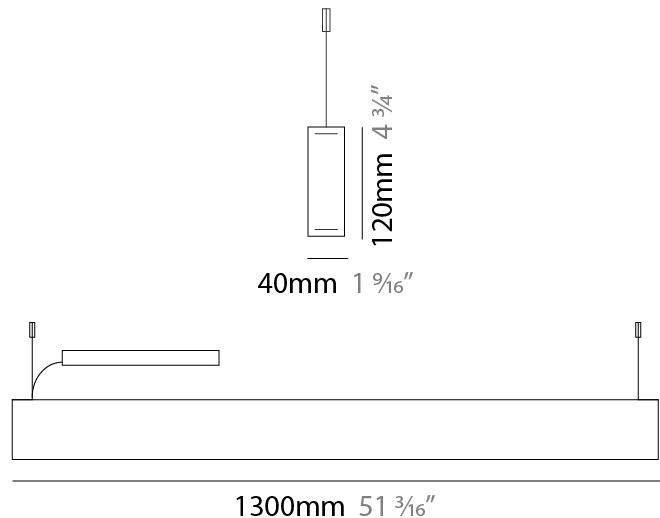

PROJECT	
TYPE	
SPECIFIER	
QUANTITY	
DATE	

LED120 SUSPENSION

D71025-

base number
Color   Finish
Temperature   Options

1. To build a product code in our configurator select the specify button on the base model # product page
2. To build a manual product code on this datasheet choose from the options listed below in blue font and add the suffix to the base model #

GENERAL

Series: Woodlin
Subseries: LED120
Brand: Tunto
Division: Design
Mounting Type: Suspension
Mounting Location: Ceiling
Subcategory: Profile

PHYSICAL

Shape: Rectangle
Length (mm): 1300
Length (in): 51 ³/₁₆
Width (mm): 40
Width (in): 1 ⁹/₁₆
Height (mm): 120
Height (in): 4 ³/₄
Max. Overall Height (mm): 2120
Max. Overall Height (in): 83 ⁷/₁₆
Light Distribution: Direct / Indirect
Diffuser: Opal
Fixture Finish: [WAL / ASH / OAK / BLK / WHI](#)
Fixture Material: Wood
Cable Details: 2000mm / 78 3/4"

ELECTRICAL

Lamp Type: LED
Input Wattage (W): 60
Total Output Wattage (W): 50.1
Dimming: Tri-Mode (Non-Dimming and Phase Dimming (120Vac only) and 0-10V Dimming)
Driver Included: Yes
Driver Location: Integrated
Driver Type: Constant Current - Universal
Driver Class: Class 2
Input Voltage (V): 120 - 277
Constant Current (MA): 700

LED

Color Temperature (°K): [2700 / 3000 / 4000](#)
Max. Delivered Lumen (lm): 3260
CRI: >93 CRI
Lamp Life (hrs): 50000

OPTICAL

RATINGS AND CERTIFICATIONS

Certified By: Certified for North American Standards
IP rating: IP20